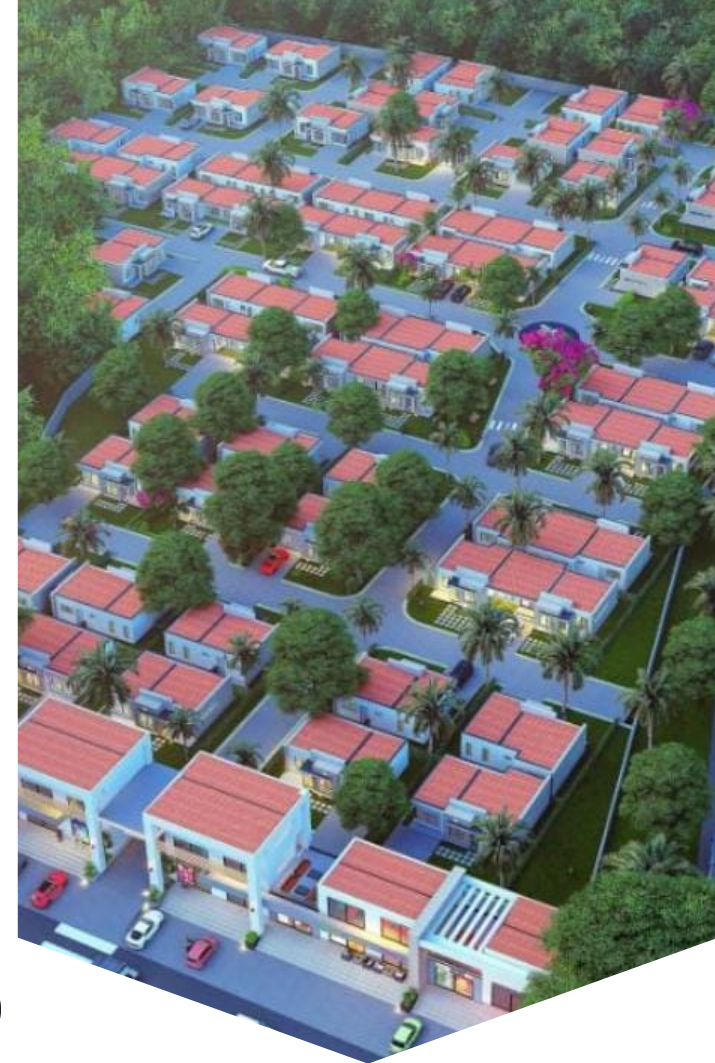

**Mnyenzi along Mariakani
to Bamba highway**

**Nestled amidst the
breathtaking coastal
landscape, our
residences offer a haven
where tranquility and
adventure intertwine
seamlessly.**

AGATE PROPERTIES

**Waiting for a place
to call home.**

Property Features

2, 3 & 4 Bedroom
Swimming Pool
Restaurant
Clinic
Supermarket
Kids Area
Salon

Discover the Irresistible Advantages of Owning a Property in AGATE ESTATE!

- Enjoy Peace of Mind in Nature's Embrace
- Just 10 Minutes Away from Mariakani SGR Station
- A Convenient 38 Km Drive to Vibrant Mombasa
- Swift Access to MOI International Airport, Only 30 Minutes Away (30 Km)
- Experience the Wonders of Tsavo National Park, Just 67 Km (1.5 Hours) to Bachuma Gate
- Strategically Located Opposite KDF Barracks

Situated a mere 7 kilometers from Mariakani along the Mariakani Bamba road, we invite you to experience the perfect blend of serenity and vitality at AGATE Properties.